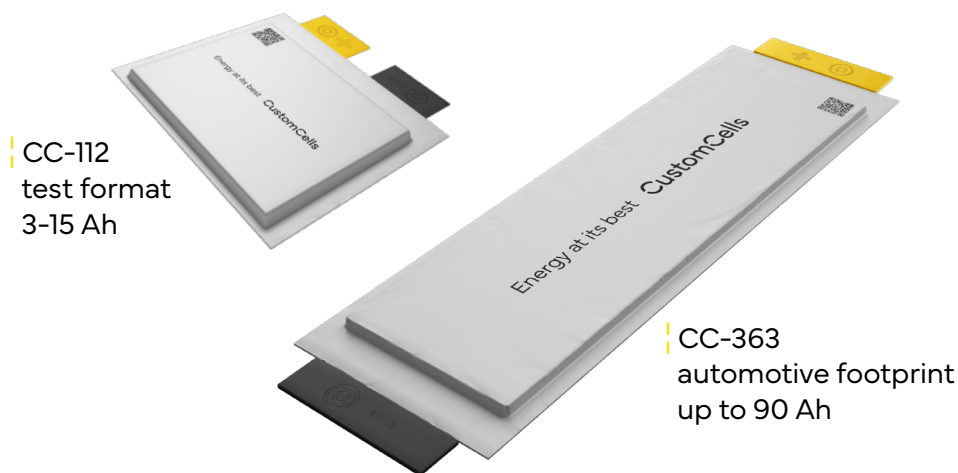

## CustomCells Track Record

[www.customcells.com](http://www.customcells.com)

## Prototype Cell Formats

CC-112  
test format  
3-15 Ah

CC-363  
automotive footprint  
up to 90 Ah

Excellent C-rate performance

High energy density

Fit-to-performance material selection