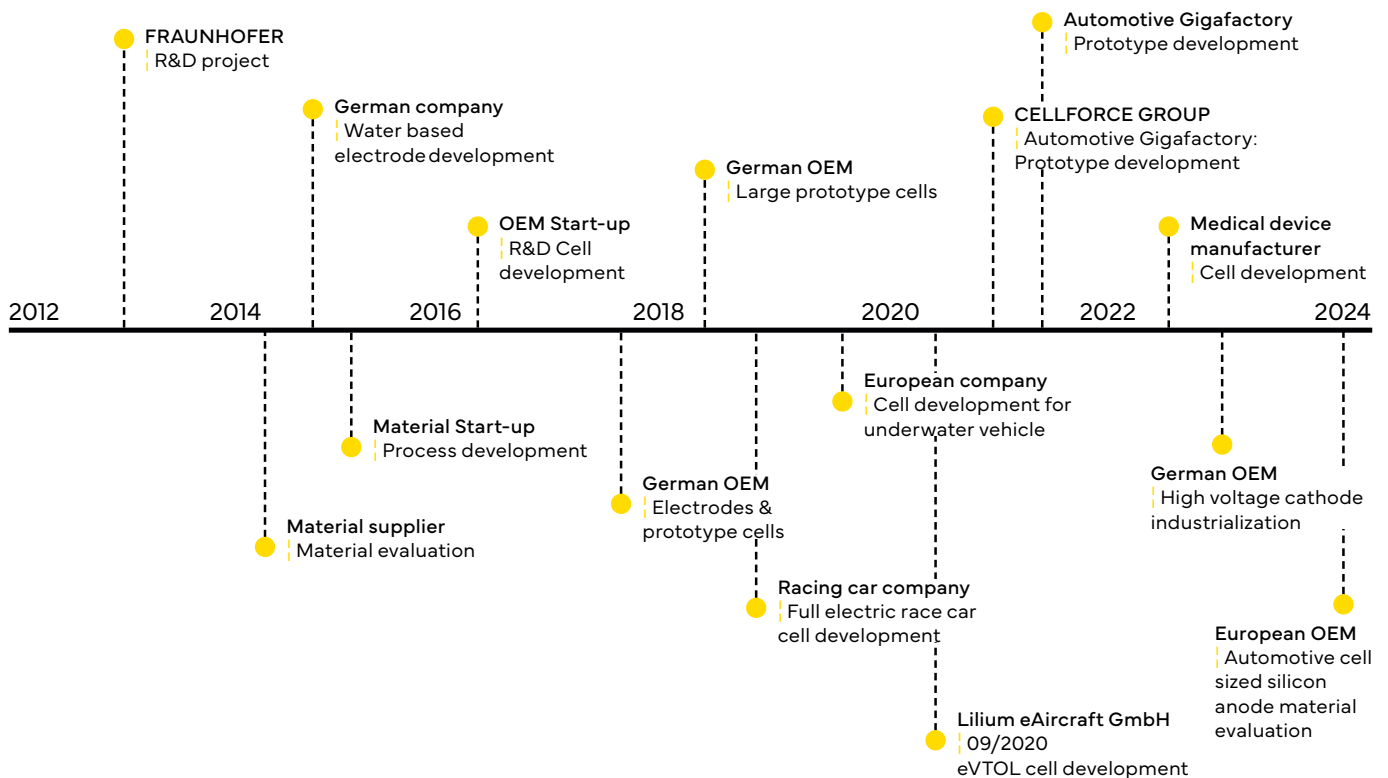

CustomCells

Energy at its best

Advanced battery cell development & production.
Innovation & performance where it matters

CustomCells enables its customers along the entire value chain, beginning with the initial concept, material selection, and prototyping. Our cells are meticulously tailored to our customers' specific needs and preferences. This customer-centric approach makes our battery cells ideally suited for highly specialized applications where standard solutions fall short.

CustomCells Track Record

www.customcells.com